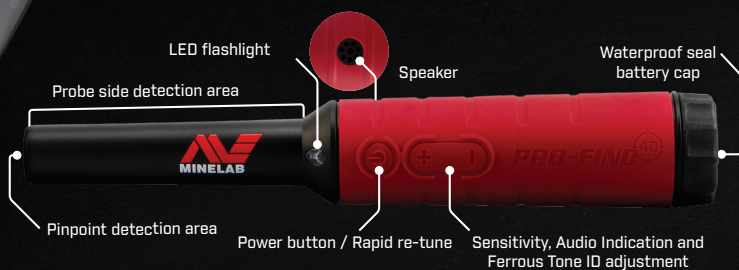

PRO-FIND 40

Precision Pinpointing

- **INCREASED DEPTH** — 10% more*
- **ADJUSTABLE SENSITIVITY** — 5-levels
- **RAPID RE-TUNE** — On-demand calibration
- **LOST ALARM** — Always at hand
- **FERROUS TONE ID** — Sort trash from treasure
- **DIF TECHNOLOGY** — Protect performance

Finely tuned algorithms and circuitry deliver a solid increase in detection depth by 10%* making PRO-FIND 40 Minelab's deepest and most accurate pinpointer.

ADJUSTABLE SENSITIVITY

Five sensitivity levels enable you to precisely adjust for maximum depth and minimum noise in all ground conditions.

WATERPROOF

Rugged waterproof design — ideal for beach and river pinpointing. The perfect companion for a waterproof detector.

HIGH VISIBILITY — WITH LOST-ALARM

PRO-FIND 40 pinpointer's bright red handgrip and lost-alarm feature makes it easy to locate your forgotten PRO-FIND 40.

FERROUS TONE ID

Two different responses help you to identify ferrous junk from non-ferrous treasure.

DIF TECHNOLOGY

DIF significantly reduces interference with an operating detector when PRO-FIND 40 is switched off.